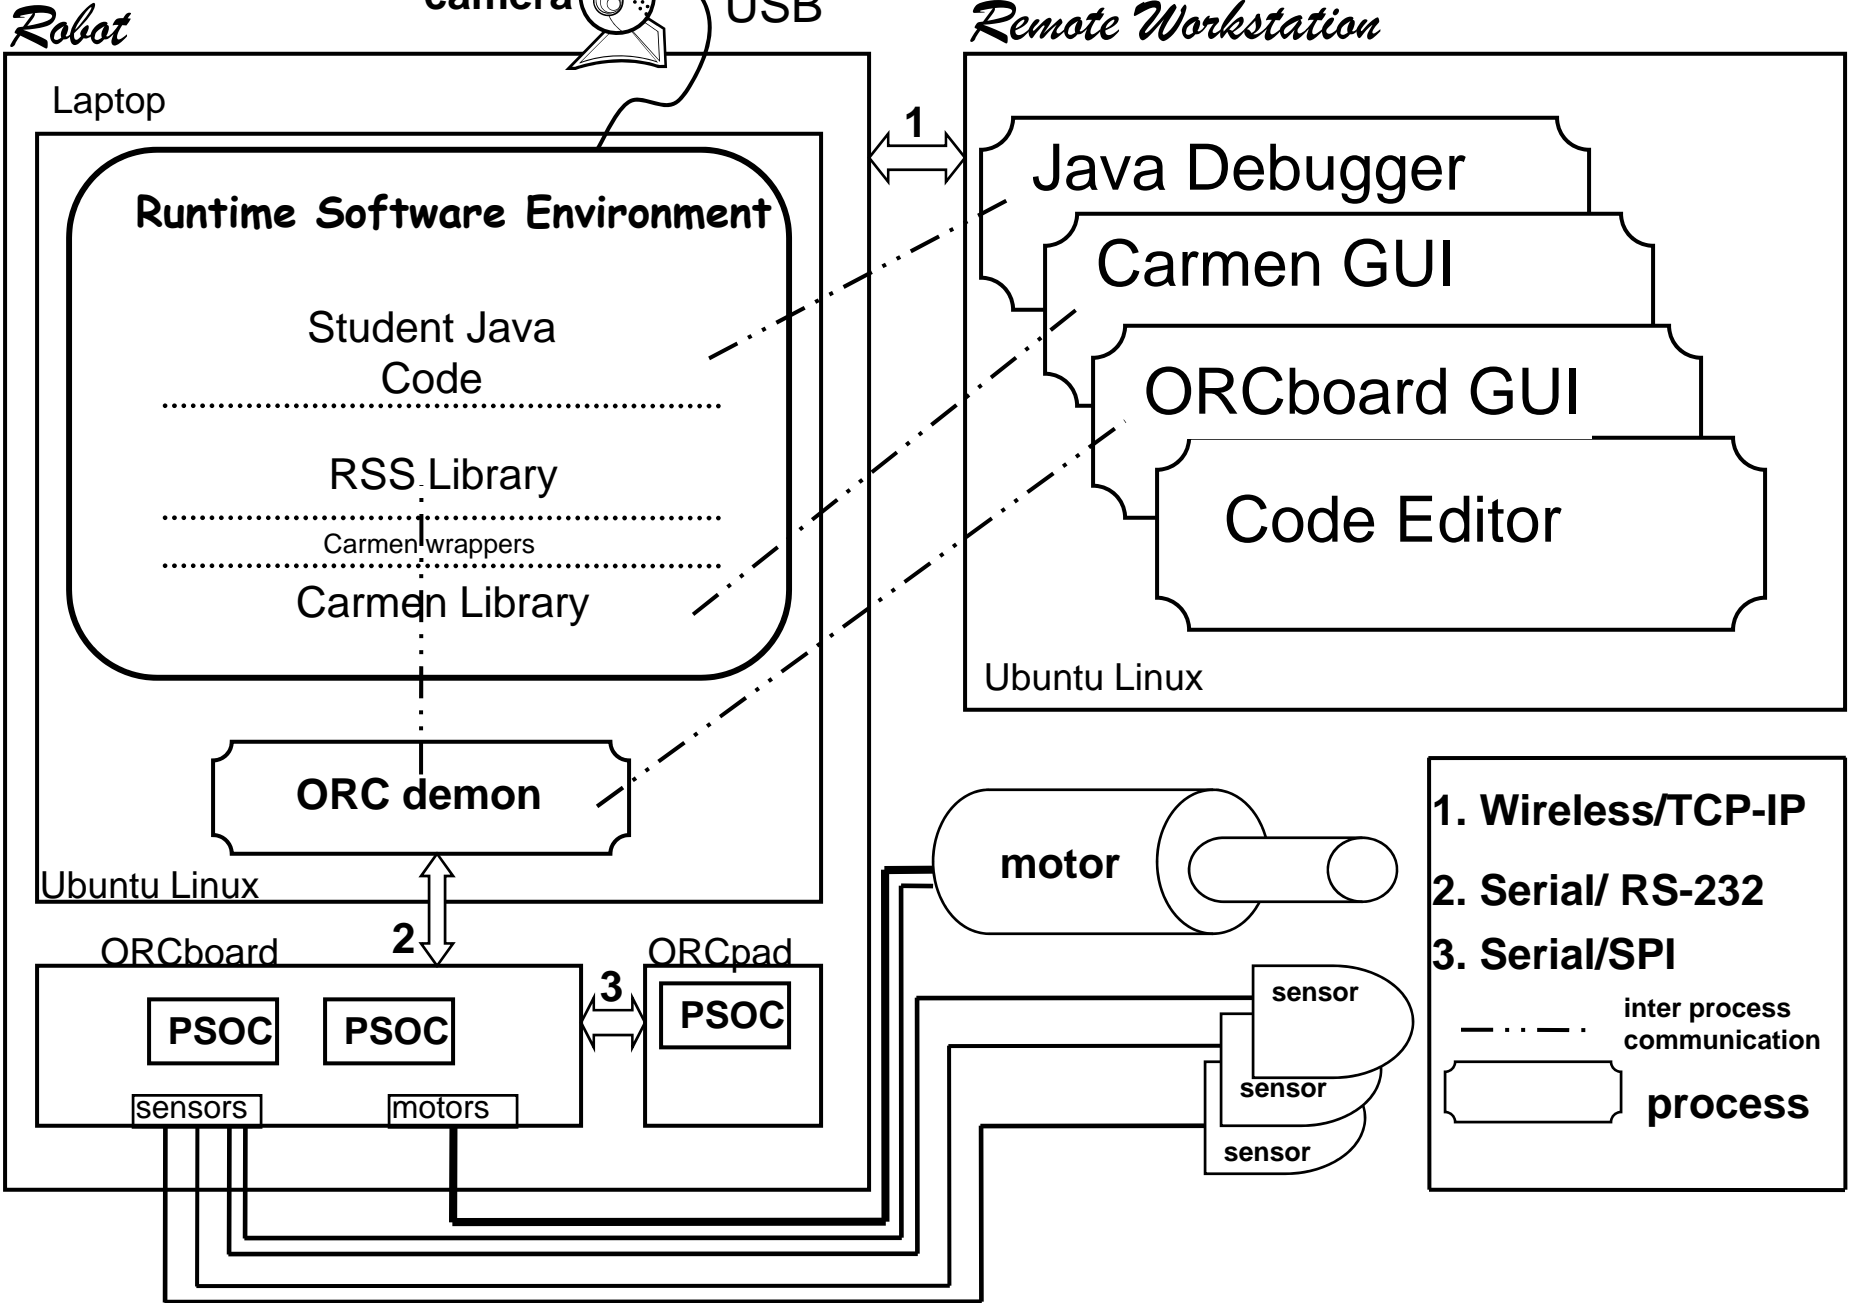

RSS Robot and System Development Block Diagram

camera USB

Robot

Remote Workstation

Laptop

Runtime Software Environment

Student Java Code

RSS Library

Carmen wrappers

Carmen Library

ORC demon

Ubuntu Linux

ORCboard

PSOC

PSOC

sensors

motors

ORCpad

PSOC

motor

sensor

sensor

sensor

Java Debugger

Carmen GUI

ORCboard GUI

Code Editor

Ubuntu Linux

1. Wireless/TCP-IP

2. Serial/ RS-232

3. Serial/SPI

inter process communication

process