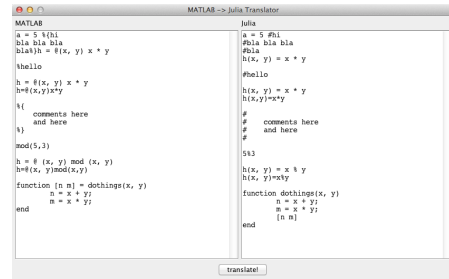

MATLAB-to-Julia translator

Lydia A. Krasilnikova

Front end GUI (Java)

Back end translation (Perl)

Demo

Future Directions

- Port GUI to JavaScript and HTML, put online
- matlabtojulia.mit.edu?