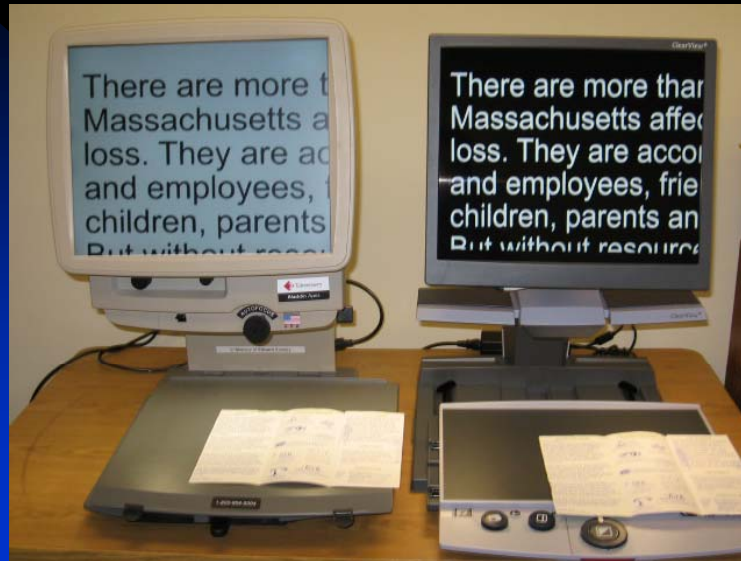

- Desktop systems
- Variable Magnification
- Color, W/B, B/W
- Large Field of View
- Options

Desktop Video Magnifiers Integrated LCD Displays

- Available from all major vendors
- Sizes: 17" to 24" + with WS
- Adjustable height screens
- High contrast
- Flicker free
- Improved response rates
- Well received by consumers

Integrated LCD Systems

Video Magnification Systems

- Variable Magnification
- Adjustable brightness
- Selectable contrast setting
- Wide field of view for better viewing abilities

Magnification

Brightness