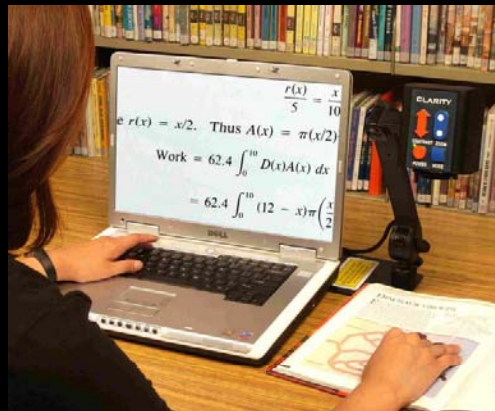

Ash Technology Quicklook Focus

“Classroom” Desktop Video Magnifiers

Features

- Full Size screen
- Full Features
- Remote Controllable
- Near and Distance Viewing
- For Classroom, Conference or In-Service Training Activities
- Transportable “Luggable”
- AC or optional battery

Vision Technology: VIEW

Enhanced Vision Acrobat LCD

Onyx Deskset

Laptop Compatible Video Magnifiers

- Most students use laptop computers
- Video magnification could be helpful
- Portable camera using notebook display