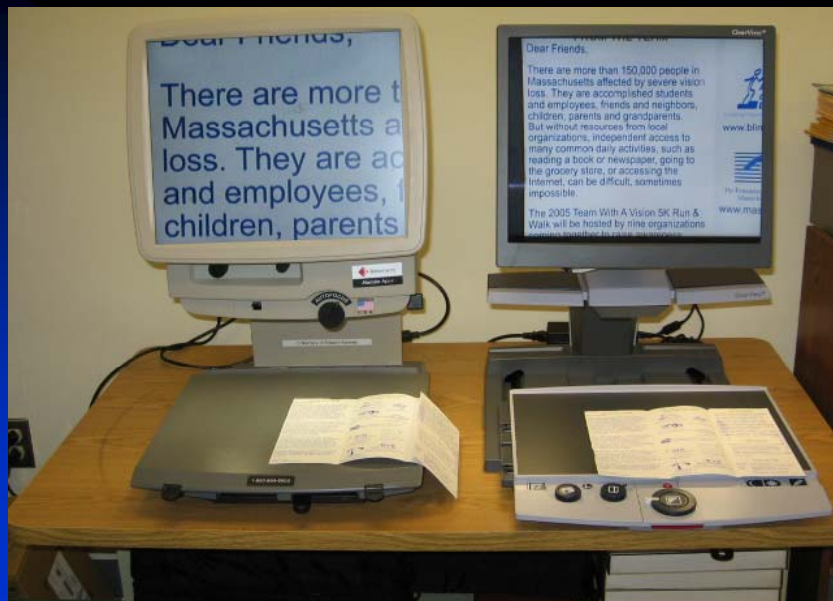

- Desktop systems
- Variable Magnification
- Color, W/B, B/W
- Large Field of View
- Options

Desktop Video Magnifiers Integrated LCD Displays

- Available from all major vendors
- Sizes: 17" to 24" + with WS
- Adjustable height screens
- High contrast
- Flicker free
- Improved response rates
- Well received by consumers

Integrated LCD Systems

Video Magnification Systems

- Variable Magnification
- Adjustable brightness
- Selectable contrast setting
- Wide field of view for better viewing abilities

Magnification

Brightness