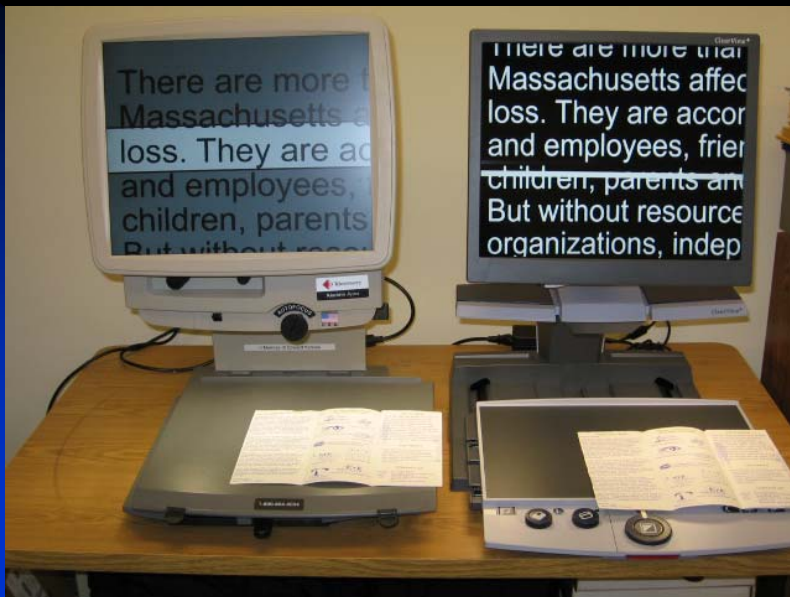

Windowing and underlining

Portable Video Magnifiers

- More Compact, 7-inch screens
- Extensive reading tasks
- Two handed use

- Optelec Traveller
- FS Sapphire
- EV Amigo