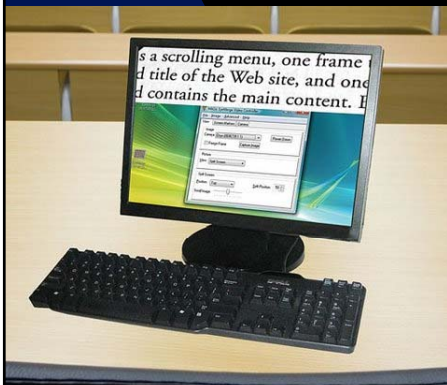

Zoomtext Magnifier/Reader Software

- ZT V9.1
- CCTV USB compatibility
- Split view allows simultaneous view of CCTV image and ZT
- Vendors have implemented
  - Optelec ClearNote
  - LVI Student
  - Ash
  - Clarity
  - HumanWare Graduate

MAGic Screen Magnification Software

- MAGic Eye-Merge
- Available for Freedom Scientific Onyx cameras
- Allows split screen features