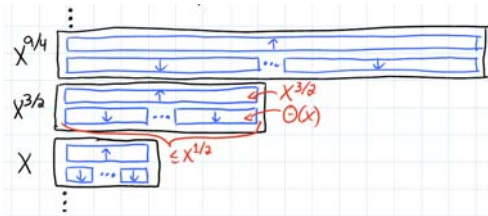

6.851

ADVANCED DATA STRUCTURES

TIME TRAVEL

DYNAMIC GRAPHS

SUCCINCT

DYNAMIC OPTIMALITY

GEOMETRY

INTEGERS

MEMORY HIERARCHY

HASHING

STRINGS

6.851 3-0-9 H-LEVEL & EC CREDIT
 TUESDAYS & THURSDAYS 11-12:30, ROOM 4-163
 PROF. ERIK DEMAINE
[HTTP://COURSES.CSAIL.MIT.EDU/6.851/SPRING12/](http://courses.csail.mit.edu/6.851/spring12/)