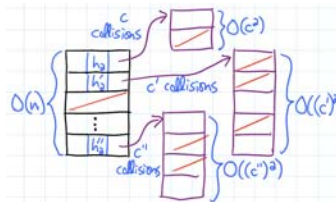

6.851

ADVANCED DATA STRUCTURES

TIME TRAVEL

DYNAMIC GRAPHS

SUCCINCT

DYNAMIC OPTIMALITY

GEOMETRY

INTEGERS

MEMORY HIERARCHY

HASHING

STRINGS

6.851 3-0-9 H-LEVEL & EC CREDIT
 TUESDAYS & THURSDAYS 11-12:30, ROOM 4-163
 PROF. ERIK DEMAINE
[HTTP://COURSES.CSAIL.MIT.EDU/6.851/SPRING12/](http://courses.csail.mit.edu/6.851/spring12/)