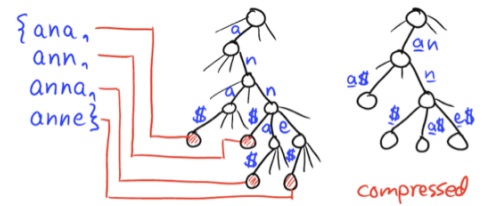

6.851

ADVANCED DATA STRUCTURES

TIME TRAVEL

DYNAMIC GRAPHS

SUCCINCT

DYNAMIC OPTIMALITY

GEOMETRY

INTEGERS

MEMORY HIERARCHY

HASHING

STRINGS

6.851 3-0-9 H-LEVEL & EC CREDIT
 TUESDAYS & THURSDAYS 11-12:30, ROOM 4-163
 PROF. ERIK DEMAINE
[HTTP://COURSES.CSAIL.MIT.EDU/6.851/SPRING12/](http://courses.csail.mit.edu/6.851/spring12/)