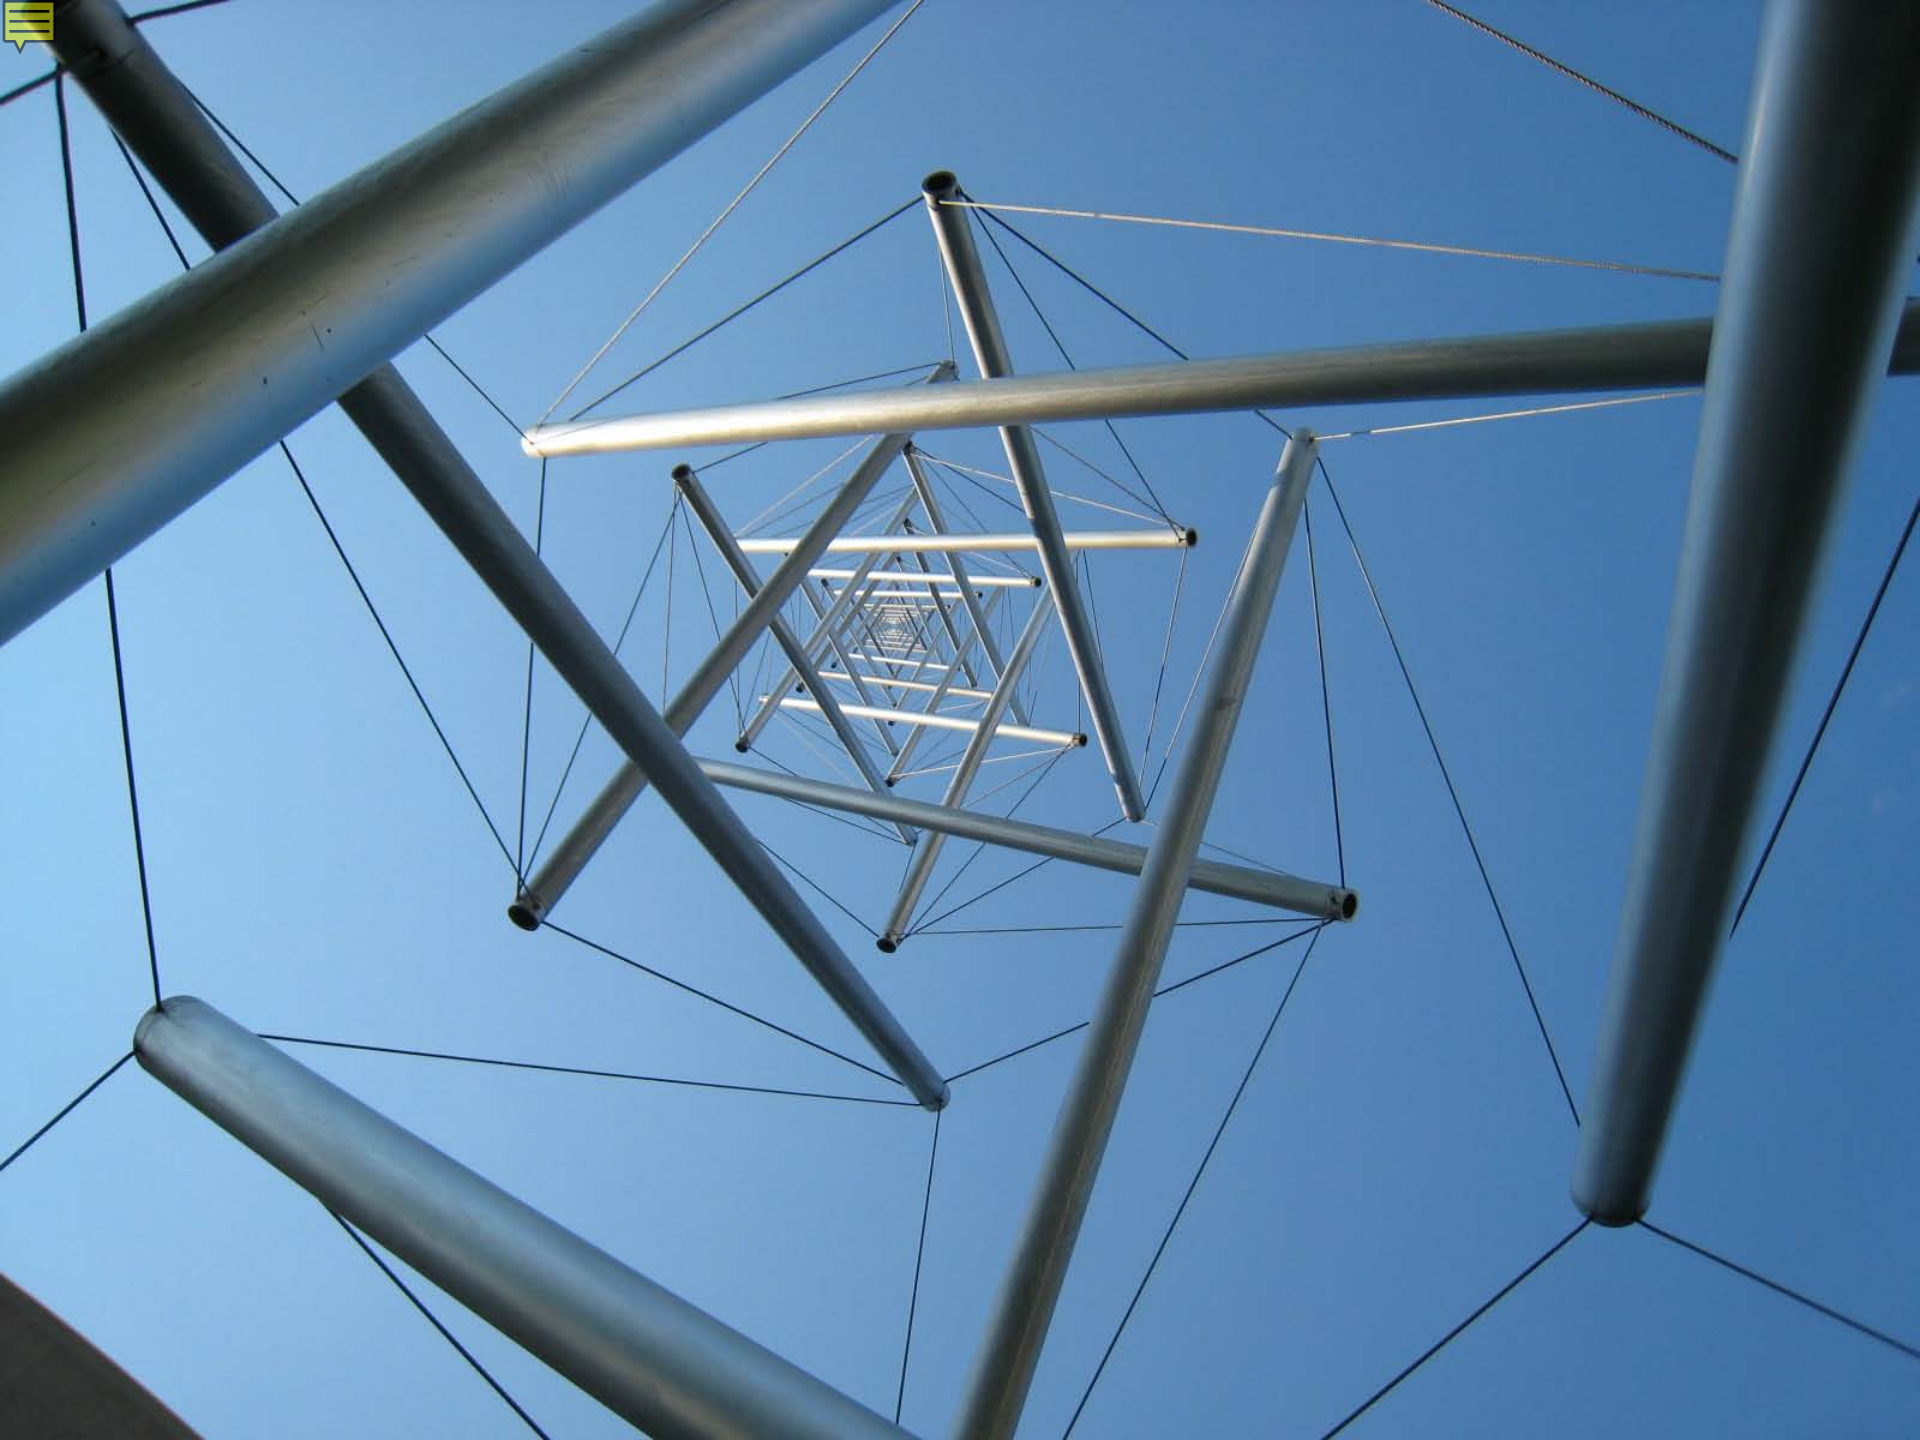

Eric Joisel (1956-2010)

<http://www.ericjoisel.com/>

Needle Tower (1968)
Kenneth Snelson
Hirshhorn Museum
Washington, DC

spider web in winter
by ehegt (Esther)

Lang &
Bateman
2010

Lang &
Bateman
2010

Lang &
Bateman
2010